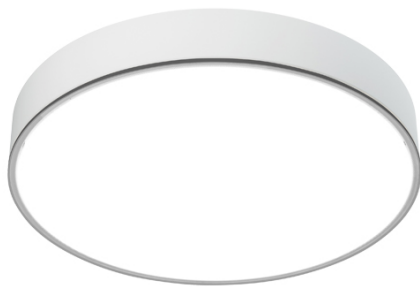

BEN MAXI IP40 PG Double Emission

Frosted Acryl-Satiné impact resistant.

CODE		FLUX	SIZE	CERTIFICATIONS
10DI161PGK4EM	161W: 125W+36W 4000K	21316lm	Ø 1080mm	   

Optics

PG diffuser with frosted Acryl-Satiné and impact resistant diffuser UGR<22. Direct/indirect emission.

Technical features

- Built-in driver
- >125 lm/W
- CRI >125
- Eye safety: RG0/RG1
- Mac Adams 3
- L80/B20 >80.000h
- 5 years warranty

Body

Aluminum with epoxy powder coating.

Legal references

In compliance with the safety standards EN 60 598-1 and UNI EN 12464-1 (lighting for working places).