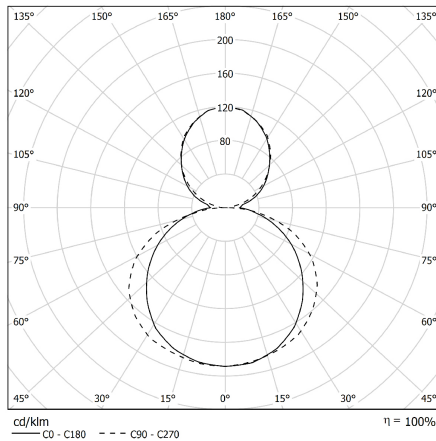

BEN MAXI IP40 PG Double Emission

Frosted Acryl-Satiné impact resistant.

CODE		FLUX	SIZE	CERTIFICATIONS
10DI161PGK4EM	161W: 125W+36W 4000K	21316lm	Ø 1080mm	   

Optics

PG diffuser with frosted Acryl-Satiné and impact resistant diffuser UGR<22. Direct/indirect emission.