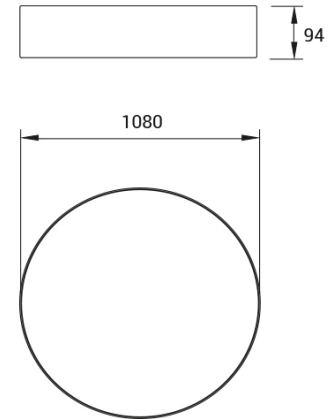

BEN MAXI IP40 PG Double Emission

Frosted Acryl-Satiné impact resistant.

CODE		FLUX	SIZE	CERTIFICATIONS
10DI161PGK4EM	161W: 125W+36W 4000K	21316lm	Ø 1080mm	   

Optics

PG diffuser with frosted Acryl-Satiné and impact resistant diffuser UGR<22. Direct/indirect emission.